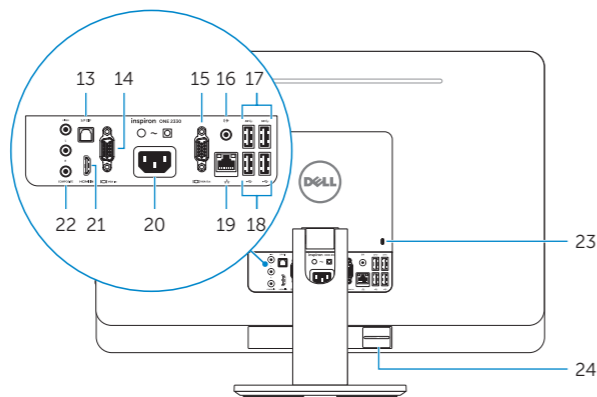

## Features

Δυνατότητες | Функциональные возможности | Özellikler | תכונות

1. Left microphone
2. Camera
3. Camera-status light
4. Right microphone
5. Optical drive
6. Brightness-control buttons (2)
7. Input-source selection (optional)/Display-off button
8. Power button
9. Media-card reader
10. USB 3.0 ports (2)
11. Microphone port
12. Headphone port
13. S/P DIF port
14. VGA-in port (optional)
15. VGA-out port
16. Audio-out port
17. USB 3.0 ports (2)
18. USB 2.0 ports (2)
19. Network port
20. Power port
21. HDMI-in port (optional)
22. Composite ports
23. Security-cable slot
24. Service Tag and regulatory labels