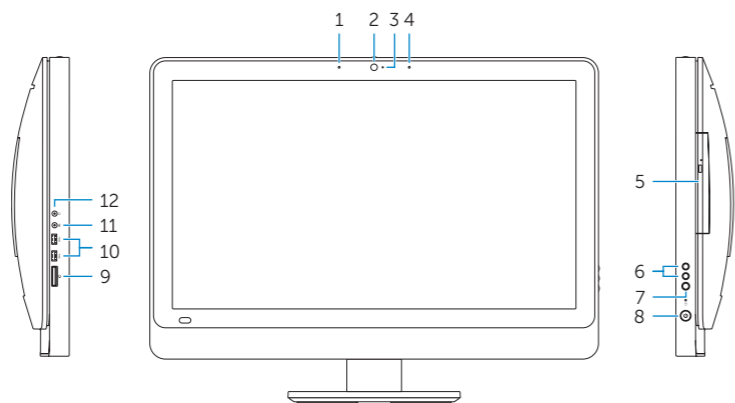

## Features

Δυνατότητες | Функциональные возможности | Özellikler | תכונות

1. Left microphone
2. Camera
3. Camera-status light
4. Right microphone
5. Optical drive
6. Brightness-control buttons (2)
7. Input-source selection (optional)/Display-off button
8. Power button
9. Media-card reader
10. USB 3.0 ports (2)
11. Microphone port
12. Headphone port
13. S/P DIF port
14. VGA-in port (optional)
15. VGA-out port
16. Audio-out port
17. USB 3.0 ports (2)
18. USB 2.0 ports (2)
19. Network port
20. Power port
21. HDMI-in port (optional)
22. Composite ports
23. Security-cable slot
24. Service Tag and regulatory labels